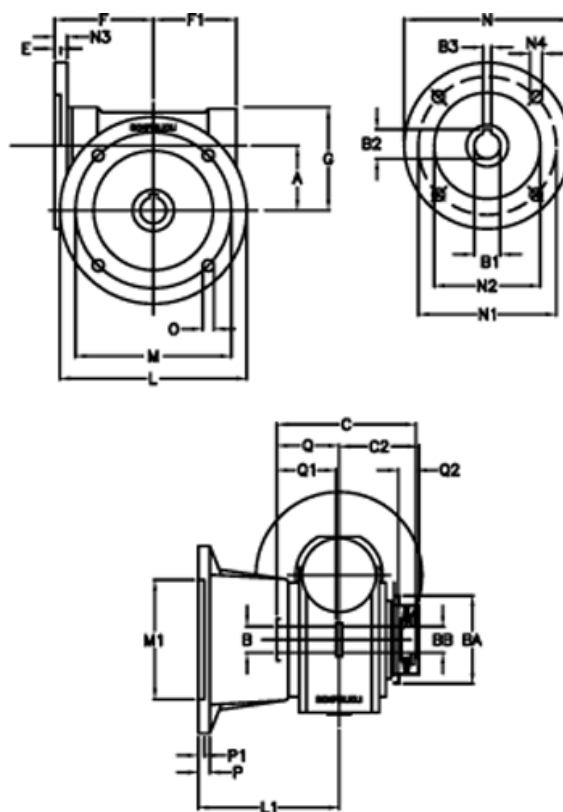

Article number: 390204900762216

Description: Worm Gear with Torque Limiter
VF 49-L1-FA-7 P63B5

Measures

a = 49.5	C2 = 64	m = 90	P = 12
B = 25	Description = VF 49FA-xx-63B5	M1 = 70	P1 = 10
B1 E7 = 11	E = 3	N = 140	Q = 51.0
B2 = 12.8	F = 70	N1 = 115	Q1 = 41
B3 H9 = 4	F1 = 63	N2 = 95	Q2 = 15
BA = 63	g = 80	N3 = 10.5	
BB H7 = 14	L = 125	N4 = 9.5	
C = 105	L1 = 115	O = 10.5	